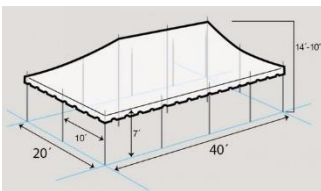

60-80 Guests