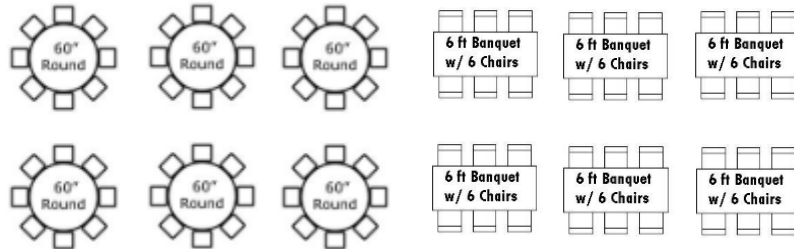

What Tent/Table & Chair Package is Right for My Event?

30-40 Guests

Recommended: 20X20 Tent Package

4-5 63" Round Tables with 8 Chairs at each

4 72" Banquet Tables with 6 Chairs at each

Add a food banquet table, chill table, lights, coolers, and trash cans to make it complete!

40-60 Guests

Recommended: 20X30 Tent Package

6-7 63" Round Tables with 8 Chairs at each

6 72" Banquet Tables with 6 Chairs at each

Add a food banquet table, chill table, lights, coolers, and trash cans to make it complete!

60-80 Guests

Recommended: 20X40 Tent Package

8 63" Round Tables with 8 Chairs at each

8 72" Banquet Tables with 6 Chairs at each

Add a food banquet table, chill table, lights, coolers, and trash cans to make it complete!