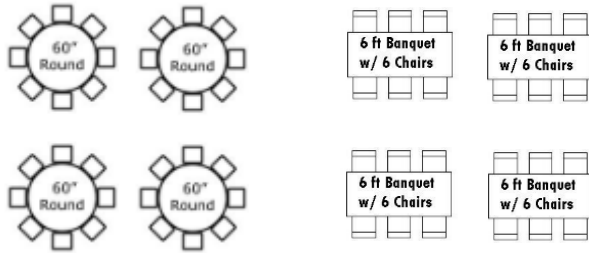

What Tent/Table & Chair Package is Right for My Event?

30-40 Guests

Recommended: 20X20 Tent Package

4-5 63" Round Tables with 8 Chairs at each

4 72" Banquet Tables with 6 Chairs at each

Add a food banquet table, chill table, lights, coolers, and trash cans to make it complete!

40-60 Guests

Recommended: 20X30 Tent Package

6-7 63" Round Tables with 8 Chairs at each

6 72" Banquet Tables with 6 Chairs at each

Add a food banquet table, chill table, lights, coolers, and trash cans to make it complete!

60-80 Guests

Recommended: 20X40 Tent Package

8 63" Round Tables with 8 Chairs at each

8 72" Banquet Tables with 6 Chairs at each

Add a food banquet table, chill table, lights, coolers, and trash cans to make it complete!