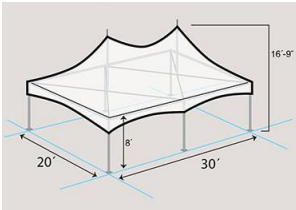

What Tent/Table & Chair Package is Right for My Event?

30-40 Guests

Recommended: 20X20 Tent Package

4-5 63" Round Tables with 8 Chairs at each

4 72" Banquet Tables with 6 Chairs at each

Add a food banquet table, chill table, lights, coolers, and trash cans to make it complete!

40-60 Guests

Recommended: 20X30 Tent Package

6-7 63" Round Tables with 8 Chairs at each

6 72" Banquet Tables with 6 Chairs at each

Add a food banquet table, chill table, lights, coolers, and trash cans to make it complete!

60-80 Guests

Recommended: 20X40 Tent Package

8 63" Round Tables with 8 Chairs at each

8 72" Banquet Tables with 6 Chairs at each

Add a food banquet table, chill table, lights, coolers, and trash cans to make it complete!