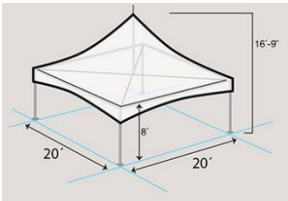

What Tent/Table & Chair Package is Right for My Event?

30-40 Guests

Recommended: 20X20 Tent Package

4-5 63" Round Tables with 8 Chairs at each

4 72" Banquet Tables with 6 Chairs at each

Add a food banquet table, chill table, lights, coolers, and trash cans to make it complete!

40-60 Guests

Recommended: 20X30 Tent Package

6-7 63" Round Tables with 8 Chairs at each

6 72" Banquet Tables with 6 Chairs at each

Add a food banquet table, chill table, lights, coolers, and trash cans to make it complete!

60-80 Guests

Recommended: 20X40 Tent Package

8 63" Round Tables with 8 Chairs at each

8 72" Banquet Tables with 6 Chairs at each

Add a food banquet table, chill table, lights, coolers, and trash cans to make it complete!